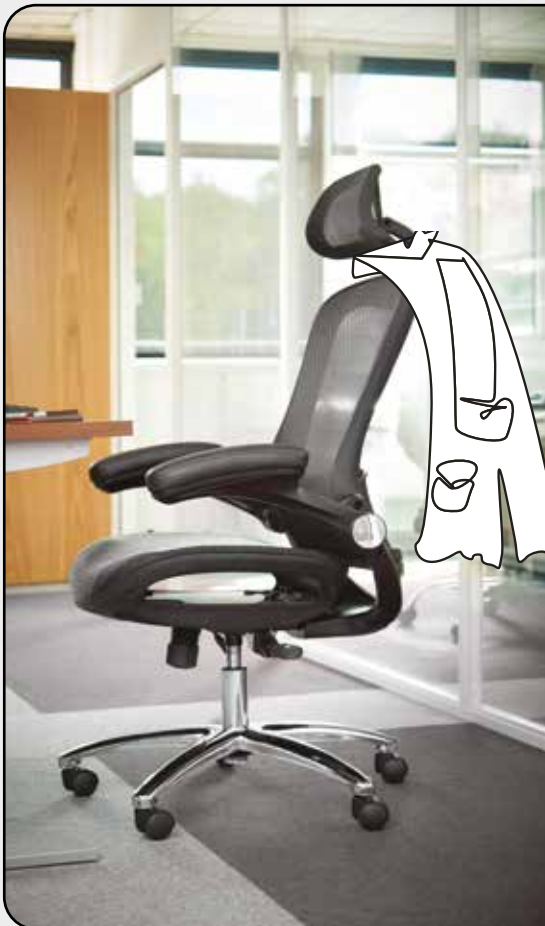

## Isla

GRANDEUR

170  
KG

Extra large design

Black

CODE	ARM TYPE	PRICE
ISL300T1-K	Adjustable arms	£196.00