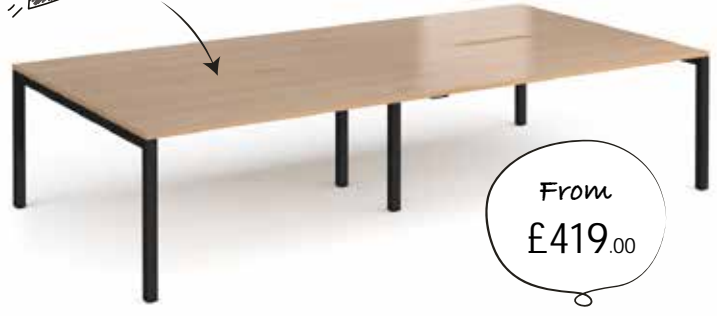

## Back-to-Back Desks

**NEW**

From  
£227.00

CODE	WIDTH	DEPTH	HEIGHT	PRICE
SCO1216	1200mm	1600mm	725mm	£227.00
SCO1416	1400mm	1600mm	725mm	£242.00
SCO1616	1600mm	1600mm	725mm	£255.00

Two straight 800mm deep desks back-to-back, both with scalloped tops  
Extended rectangular steel framework for added strength & stability

## Double Back-to-Back Desks

**NEW**

From  
£419.00

CODE	WIDTH	DEPTH	HEIGHT	PRICE
SCO2416	2400mm	1600mm	725mm	£419.00
SCO2816	2800mm	1600mm	725mm	£448.00
SCO3216	3200mm	1600mm	725mm	£475.00

Four straight 800mm deep desks in a double back-to-back bench desk configuration  
Legs are shared between desks, recessed centre leg support to save space and costs

## Single Desks

**NEW**

From  
£137.00

CODE	WIDTH	DEPTH	HEIGHT	PRICE
SCO128	1200mm	800mm	725mm	£137.00
SCO148	1400mm	800mm	725mm	£143.00
SCO168	1600mm	800mm	725mm	£151.00

Single straight desks 800mm deep with with scalloped top  
Rectangular steel framework in black, silver or white. Excellent strength & stability