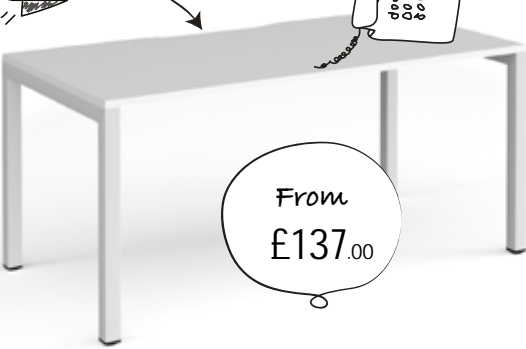

## Back-to-Back Desks

**NEW**

From  
£227.00

CODE	WIDTH	DEPTH	HEIGHT	PRICE
SCO1216	1200mm	1600mm	725mm	£227.00
SCO1416	1400mm	1600mm	725mm	£242.00
SCO1616	1600mm	1600mm	725mm	£255.00

Two straight 800mm deep desks back-to-back, both with scalloped tops  
Extended rectangular steel framework for added strength & stability

## Double Back-to-Back Desks

**NEW**

From  
£419.00

CODE	WIDTH	DEPTH	HEIGHT	PRICE
SCO2416	2400mm	1600mm	725mm	£419.00
SCO2816	2800mm	1600mm	725mm	£448.00
SCO3216	3200mm	1600mm	725mm	£475.00

Four straight 800mm deep desks in a double back-to-back bench desk configuration  
Legs are shared between desks, recessed centre leg support to save space and costs

## Single Desks

**NEW**

From  
£137.00

CODE	WIDTH	DEPTH	HEIGHT	PRICE
SCO128	1200mm	800mm	725mm	£137.00
SCO148	1400mm	800mm	725mm	£143.00
SCO168	1600mm	800mm	725mm	£151.00

Single straight desks 800mm deep with with scalloped top  
Rectangular steel framework in black, silver or white. Excellent strength & stability