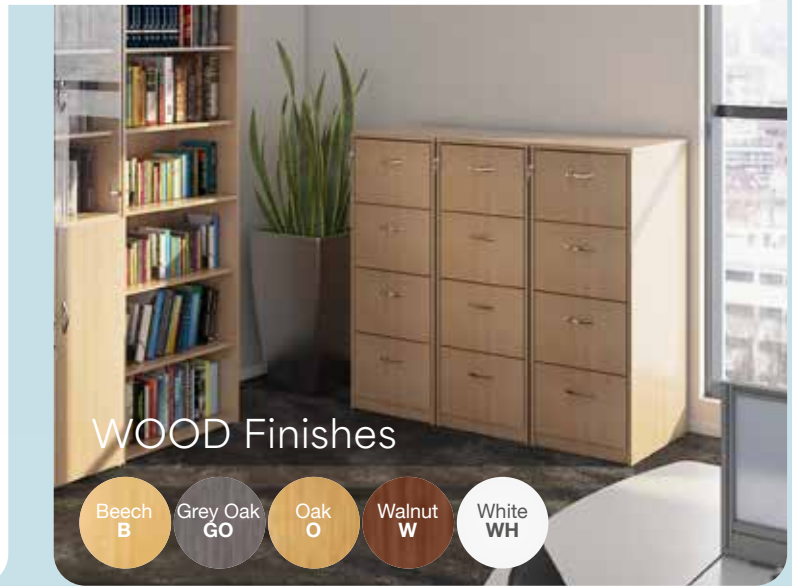

Coat Stand

CODE	DESCRIPTION	PRICE
PMC001	Coat stand	£49.00

WOODEN STORAGE

Pedestals

CODE	DESCRIPTION	PRICE	CODE	DESCRIPTION	PRICE
R2M	2 Drawer mobile	£97.00	TNMP	Tall narrow mobile	£147.00
R3M	3 Drawer mobile	£97.00		300mm wide, 600mm deep, 630mm high	
	426mm wide, 600mm deep, 600mm high				
TMP	Tall mobile	£130.00	R25DH6	600mm deep	£115.00
	426mm wide, 600mm deep, 630mm high		R25DH8	800mm deep	£133.00
				426mm wide, 725mm high	

WOOD Finishes

Bookcases

CODE	HEIGHT	SHELVES	PRICE
R740	740mm	1	£98.00
R1090	1090mm	2	£118.00
R1440	1440mm	3	£129.00
R1790	1790mm	4	£140.00
R2140	2140mm	5	£182.00

W:800mm x D:470mm with shelves

Cupboards

CODE	HEIGHT	SHELVES	PRICE
R740D	740mm	1	£126.00
R1090D	1090mm	2	£148.00
R1440D	1440mm	3	£151.00
R1790D	1790mm	4	£185.00
R2140D	2140mm	5	£235.00