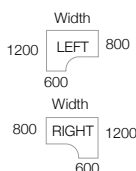

FROM
£234.00

STRAIGHT DESK WITH FIXED PEDESTAL

- Rectangular desks 800mm deep with panel end legs & two cable access ports
- Pedestal can be fitted to left or right hand side

CODE	WIDTH	DEPTH	HEIGHT	PRICE
MP12P2	1200mm	800mm	725mm	£234.00
MP14P2	1400mm	800mm	725mm	£242.00
MP16P2	1600mm	800mm	725mm	£246.00
MP18P2	1800mm	800mm	725mm	£258.00
MP12P3	1200mm	800mm	725mm	£234.00
MP14P3	1400mm	800mm	725mm	£242.00
MP16P3	1600mm	800mm	725mm	£246.00
MP18P3	1800mm	800mm	725mm	£258.00

Please add desktop finish when ordering eg. **MP12P3** in oak = **MP12P3O**