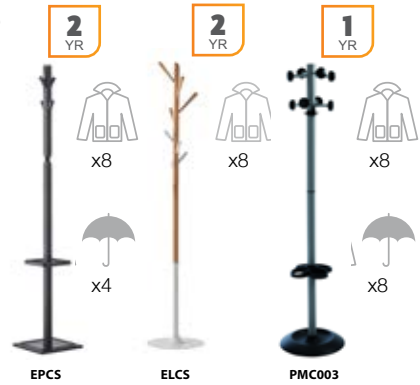

CODE	W	D	H	PRICE
EPCS	320	320	1750	£73.00
ELCS	355	355	1750	£73.00
PMC003	450	450	1730	£59.00

FROM
£59.00